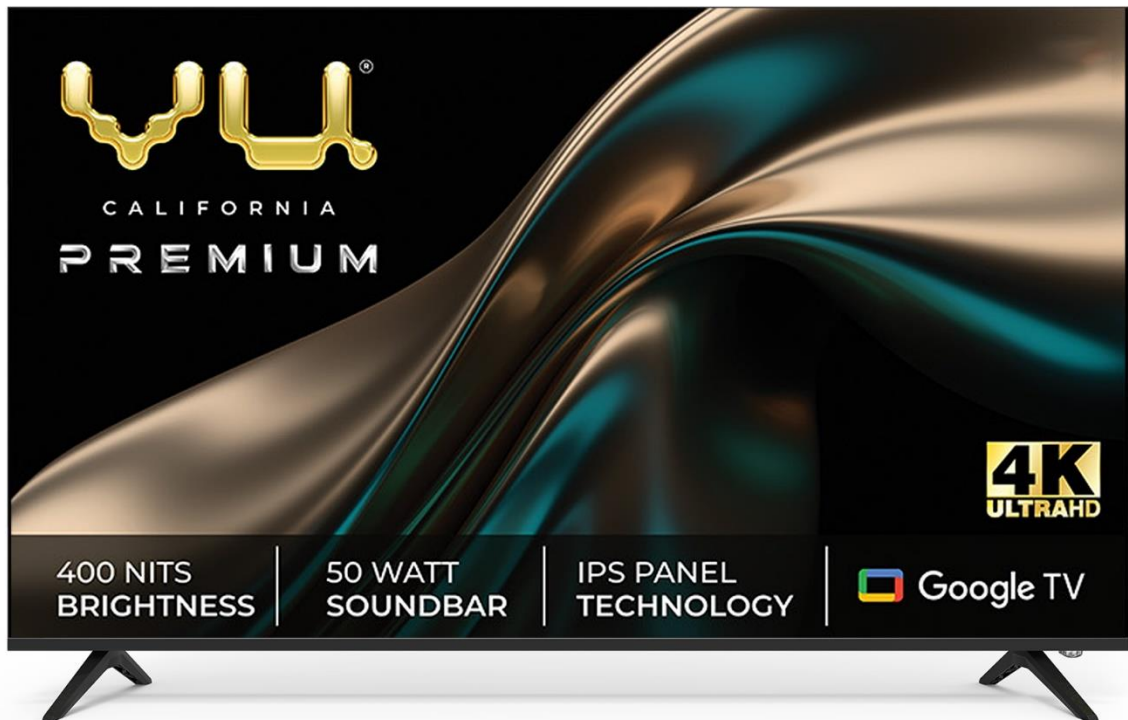

Vu Premium TV

4K UHD Google TV

65CA (164cm)

PREMIUM FEATURES

PICTURE
400 NITS
IPS PANEL

SOUND
50 WATT
SOUND

DESIGN
DESIGNER
LOGO FRAME

SOFTWARE
GOOGLE TV

OTHER FEATURES

- **Picture:** IPS Panel | 400 Nits Brightness | AI Picture Booster | HDR10 & HLG | WCG | Dynamic Contrast | Game Mode | 4K Resolution 3840 x 2160 | Panoramic Viewing | ALLM
- **Sound:** 50Watt Built-in Sound | Master Speakers x 2nos + Tweeter Speakers x 2nos | Built-in Dolby Audio | Surround Sound Technologies | Pure Sound Enhancement | Sound Only Mode
- **Content and Software:** Google TV OS | Play Store | Netflix, Prime Video, Hotstar, YouTube Licensed Apps on Remote | Parental Control | Data Saver | Kids Mode
- **Connectivity:** Google Chrome Cast | Bluetooth 5.0 | 2.4/5.0GHz WiFi | HDMI CEC & ARC | Vu ActiVoice Remote with Voice search and Google Assistance
- **Design & Hardware:** 3-side Bezel Less Design | Glossy Black | Quad Core Processor | 16GB Storage | 2GB RAM | Energy Saving

Other Features

Processor / GPU	Quad Core / G31
Storage / DDR RAM	16GB / 2GB
Digital media player content	YES (Music / Video / Photos)
DMP File allocation table	FAT / FAT32
TV Bezel Color (Front bezel, rear, stand)	Black / Black / Black
Speaker Type	Front Soundbar Design
Design Type	3 Side Bezel Less Design
Supply range [Voltage / Frequency]	100V ~ 240V AC 50/60Hz
Standby Power consumption	0.5W
Power Consumption	230 Watt